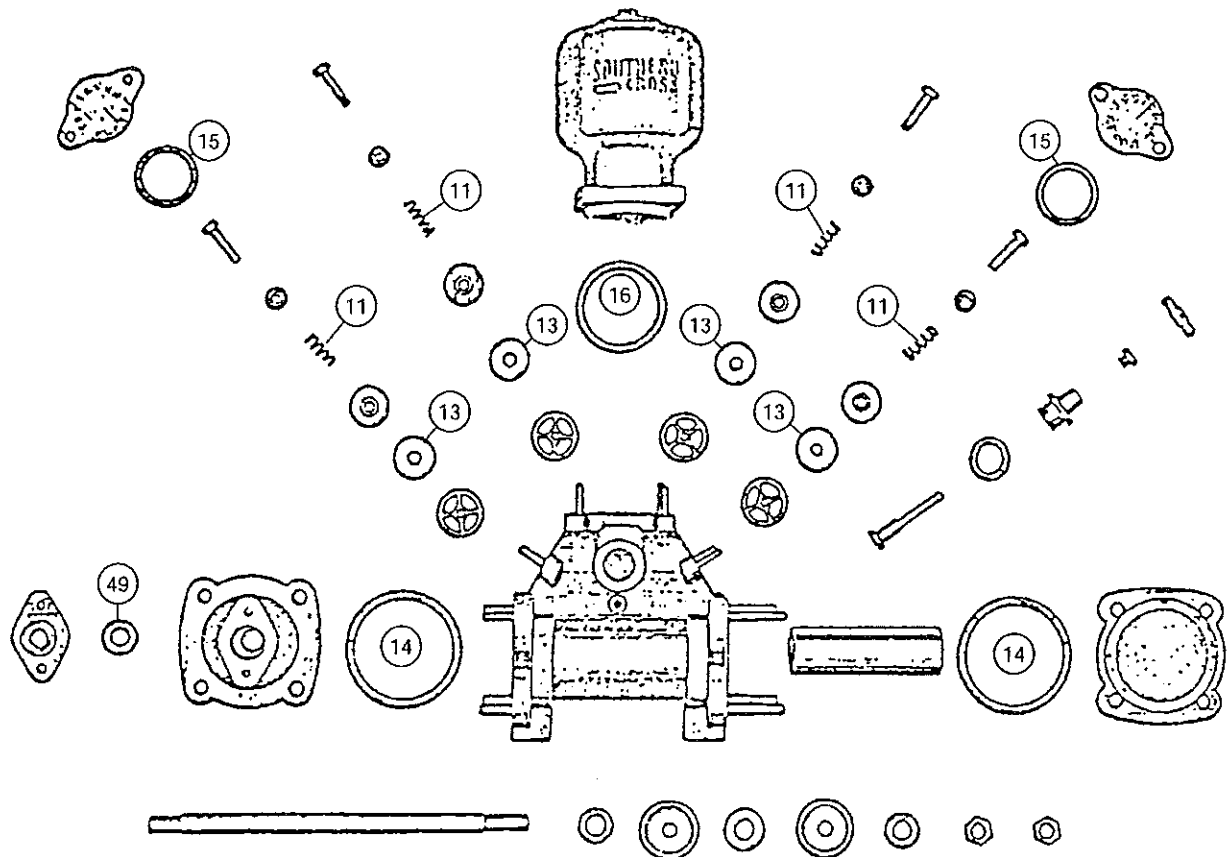

CYLINDER AND POWER PUMPS
KHC POWER PUMP

NO. ILLUS PER NO. UNIT	PART NO.	DESCRIPTION
11	4 KHC011	Valve Spring
13	4 KHC013	Valve Rubber
14	2 KHC014	End Plate Sealing Gasket
25	1 KHC025J	Plunger Rod w/- Locknuts

NO. ILLUS PER NO. UNIT	PART NO.	DESCRIPTION
44	4 KHC044	Washer for Suction Valve Cover
55	2 XBU059	Pump Bucket
F	1 XBU022	Packing Gland

CYLINDER AND POWER PUMPS

AN POWER PUMP

ILLUS. NO.	NO. PER UNIT	ANE 2 1/2" x 5"	ANF 3" x 5"	ANG 3 1/2" x 5"	ANH 4" x 5"	ANJ 5" x 5"	DESCRIPTION
11	4	WXA011	WXA011				Valve Spring
11	4			WXB011	WXB011	WXB011	Valve Spring
13	4	WXA013B	WXA013B				Valve Rubber
13	4			WXB013-SP	WXB013-SP	WXB013-SP	Valve Rubber
14	2	WXA014	WXA014	WXA014	WXA014	WXA014	End Plate Rubber Washer
15	2	WXA015	WXA015				Valve Cover Rubber Washer
15	2			WXB015	WXB015	WXB015	Valve Cover Rubber Washer
16	1	WXA016	WXA016				Air Vessel Rubber Washer
16	1			WXA014	WXA014	WXA014	Air Vessel Rubber Washer
49	4	ANG049	ANG049	ANG049	ANG049		Packing Washer

CYLINDER AND POWER PUMPS
XA-C POWER PUMP

ILLUS. NO.	NO. PER UNIT	XA 3" x 5"	XB 4" x 5"	XC 5" x 5"	DESCRIPTION
11	4	WXA011			Spring
11	4		WXB011	WXB011	Spring
13	4	WXA013			Valve Rubber
13	4		WXB013-SP	WXB013-SP	Valve Rubber
14	2	WXA014			End Plate Washer
14	3		WXA014	WAB014	End Plate Washer
15	2	WXA015			Suction Valve Cover Washer
15	2		WXB015	WXB015	Suction Valve Cover Washer
16	1	WXA016			Air Chamber Washer
25	1	WXA025	WXA025	WXA025	Plunger Rod
55	2		XBU061		Bucket
55	2		XBU064		Bucket
55	2			XBU067	Bucket