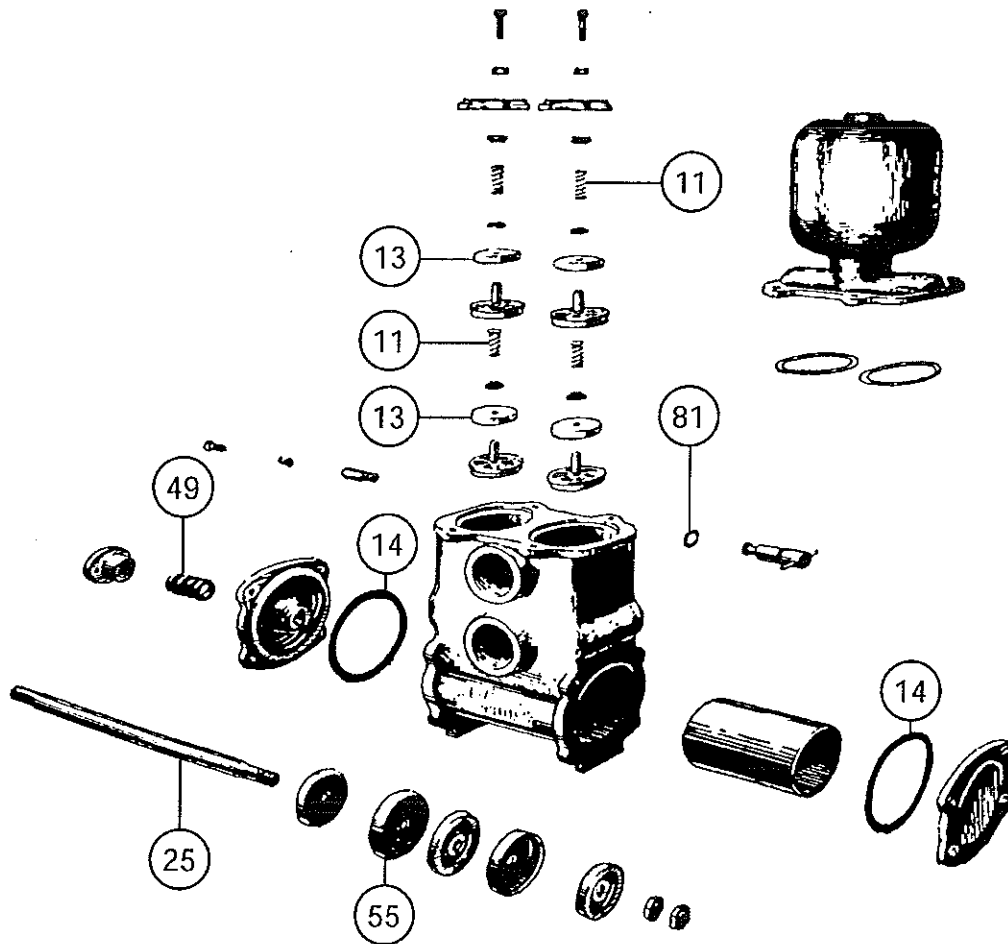

CYLINDER AND POWER PUMPS

KHE-J POWER PUMP

ILLUS NO.	NO. PER UNIT	KHE 2 1/2" x 5"	KHF 3" x 5"	KHG 3 1/2" x 5"	KHH 4" x 5"	KHJ 5" x 5"	DESCRIPTION
11	4	WXB011	WXB011	WXB011	WXB011	WXB011	Valve Spring
13	4	WXB013-SP	WXB013-SP	WXB013-SP	WXB013-SP	WXB013-SP	Valve Rubber
14	2	WXA014	WXA014	WXA014	WXA014	WXA014	End Plate Sealing Washer
25	1	KHE025	KHE025	KHE025	KHE025	KHE025	Plunger Rod
49	4	ANG049	ANG049	ANG049	ANG049	ANG049	Packing Washer
50	2	XBU059					Pump Bucket
50	2		XBU061				Pump Bucket
50	2			XBU063			Pump Bucket
50	2				XBU064		Pump Bucket
50	2					XBU067	Pump Bucket
81	1	383001016	383001016	383001016	383001016	383001016	Bypass Valve Stem Sealing Ring