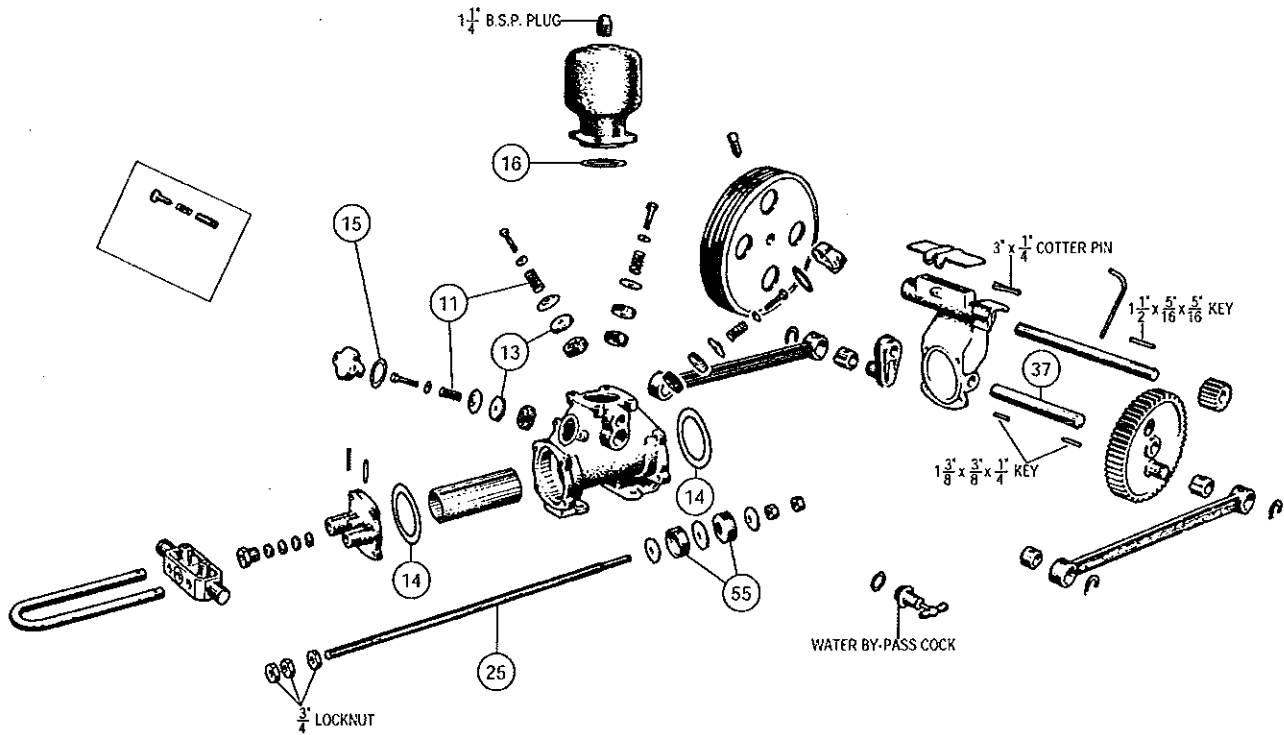

CYLINDER AND POWER PUMPS
KHC POWER PUMP

NO. ILLUS PER NO. UNIT	PART NO.	DESCRIPTION
11	4 KHC011	Valve Spring
13	4 KHC013	Valve Rubber
14	2 KHC014	End Plate Sealing Gasket
25	1 KHC025J	Plunger Rod w/- Locknuts

NO. ILLUS PER NO. UNIT	PART NO.	DESCRIPTION
44	4 KHC044	Washer for Suction Valve Cover
55	2 XBU059	Pump Bucket
F	1 XBU022	Packing Gland

CYLINDER AND POWER PUMPS

AN POWER PUMP

ILLUS. NO.	NO. PER UNIT	ANE 2 1/2" x 5"	ANF 3" x 5"	ANG 3 1/2" x 5"	ANH 4" x 5"	ANJ 5" x 5"	DESCRIPTION
11	4	WXA011	WXA011				Valve Spring
11	4			WXB011	WXB011	WXB011	Valve Spring
13	4	WXA013B	WXA013B				Valve Rubber
13	4			WXB013-SP	WXB013-SP	WXB013-SP	Valve Rubber
14	2	WXA014	WXA014	WXA014	WXA014	WXA014	End Plate Rubber Washer
15	2	WXA015	WXA015				Valve Cover Rubber Washer
15	2			WXB015	WXB015	WXB015	Valve Cover Rubber Washer
16	1	WXA016	WXA016				Air Vessel Rubber Washer
16	1			WXA014	WXA014	WXA014	Air Vessel Rubber Washer
49	4	ANG049	ANG049	ANG049	ANG049		Packing Washer

CYLINDER AND POWER PUMPS
XA-C POWER PUMP

ILLUS. NO.	NO. PER UNIT	XA 3" x 5"	XB 4" x 5"	XC 5" x 5"	DESCRIPTION
11	4	WXA011			Spring
11	4		WXB011	WXB011	Spring
13	4	WXA013			Valve Rubber
13	4		WXB013-SP	WXB013-SP	Valve Rubber
14	2	WXA014			End Plate Washer
14	3		WXA014	WAB014	End Plate Washer
15	2	WXA015			Suction Valve Cover Washer
15	2		WXB015	WXB015	Suction Valve Cover Washer
16	1	WXA016			Air Chamber Washer
25	1	WXA025	WXA025	WXA025	Plunger Rod
55	2		XBU061		Bucket
55	2		XBU064		Bucket
55	2			XBU067	Bucket