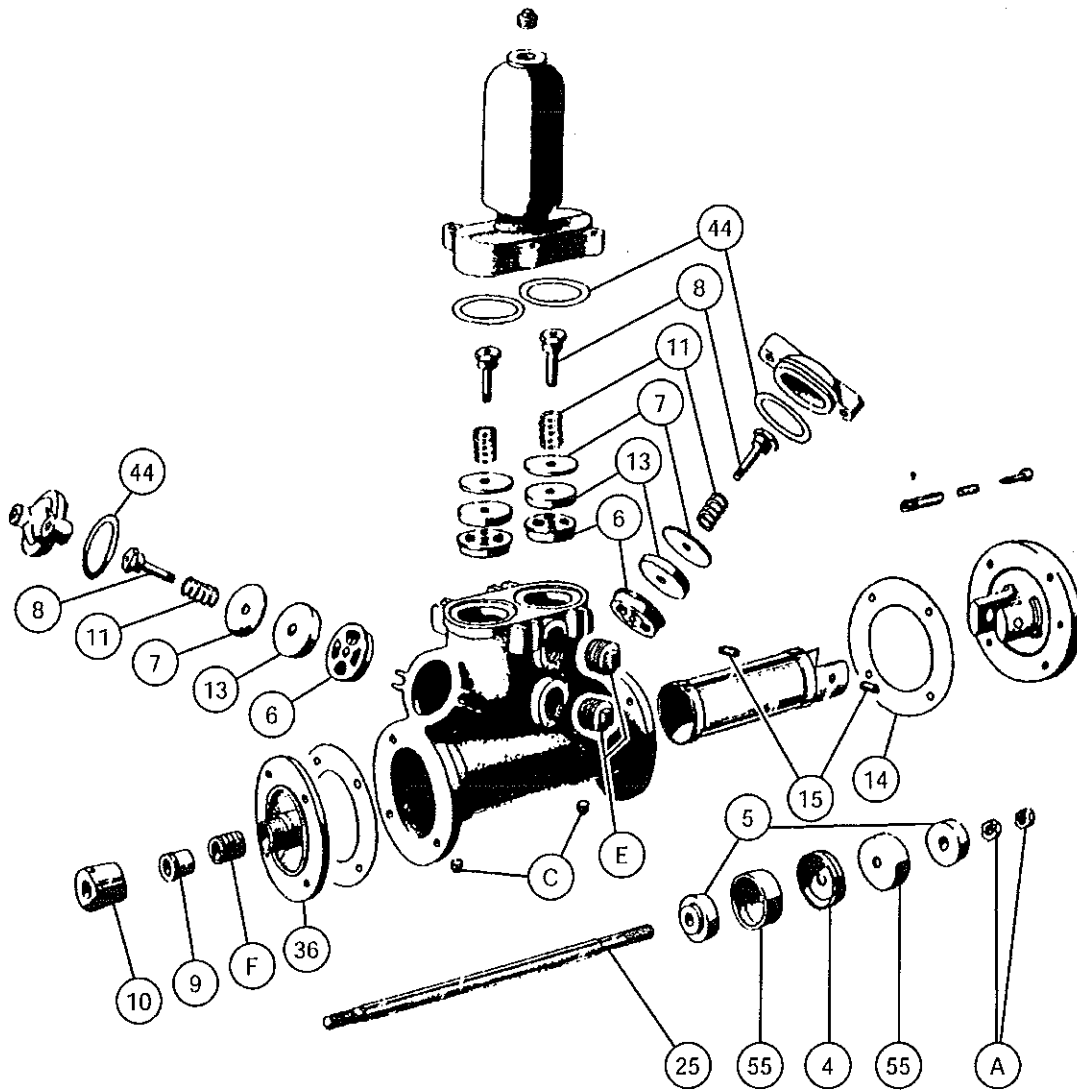

CYLINDER AND POWER PUMPS
KHC POWER PUMP

NO. ILLUS PER NO. UNIT	PART NO.	DESCRIPTION
11	4 KHC011	Valve Spring
13	4 KHC013	Valve Rubber
14	2 KHC014	End Plate Sealing Gasket
25	1 KHC025J	Plunger Rod w/- Locknuts

NO. ILLUS PER NO. UNIT	PART NO.	DESCRIPTION
44	4 KHC044	Washer for Suction Valve Cover
55	2 XBU059	Pump Bucket
F	1 XBU022	Packing Gland

CYLINDER AND POWER PUMPS

AN POWER PUMP

ILLUS. NO.	NO. PER UNIT	ANE 2 1/2" x 5"	ANF 3" x 5"	ANG 3 1/2" x 5"	ANH 4" x 5"	ANJ 5" x 5"	DESCRIPTION
11	4	WXA011	WXA011				Valve Spring
11	4			WXB011	WXB011	WXB011	Valve Spring
13	4	WXA013B	WXA013B				Valve Rubber
13	4			WXB013-SP	WXB013-SP	WXB013-SP	Valve Rubber
14	2	WXA014	WXA014	WXA014	WXA014	WXA014	End Plate Rubber Washer
15	2	WXA015	WXA015				Valve Cover Rubber Washer
15	2			WXB015	WXB015	WXB015	Valve Cover Rubber Washer
16	1	WXA016	WXA016				Air Vessel Rubber Washer
16	1			WXA014	WXA014	WXA014	Air Vessel Rubber Washer
49	4	ANG049	ANG049	ANG049	ANG049		Packing Washer

CYLINDER AND POWER PUMPS
XA-C POWER PUMP

ILLUS. NO.	NO. PER UNIT	XA 3" x 5"	XB 4" x 5"	XC 5" x 5"	DESCRIPTION
11	4	WXA011			Spring
11	4		WXB011	WXB011	Spring
13	4	WXA013			Valve Rubber
13	4		WXB013-SP	WXB013-SP	Valve Rubber
14	2	WXA014			End Plate Washer
14	3		WXA014	WAB014	End Plate Washer
15	2	WXA015			Suction Valve Cover Washer
15	2		WXB015	WXB015	Suction Valve Cover Washer
16	1	WXA016			Air Chamber Washer
25	1	WXA025	WXA025	WXA025	Plunger Rod
55	2		XBU061		Bucket
55	2		XBU064		Bucket
55	2			XBU067	Bucket