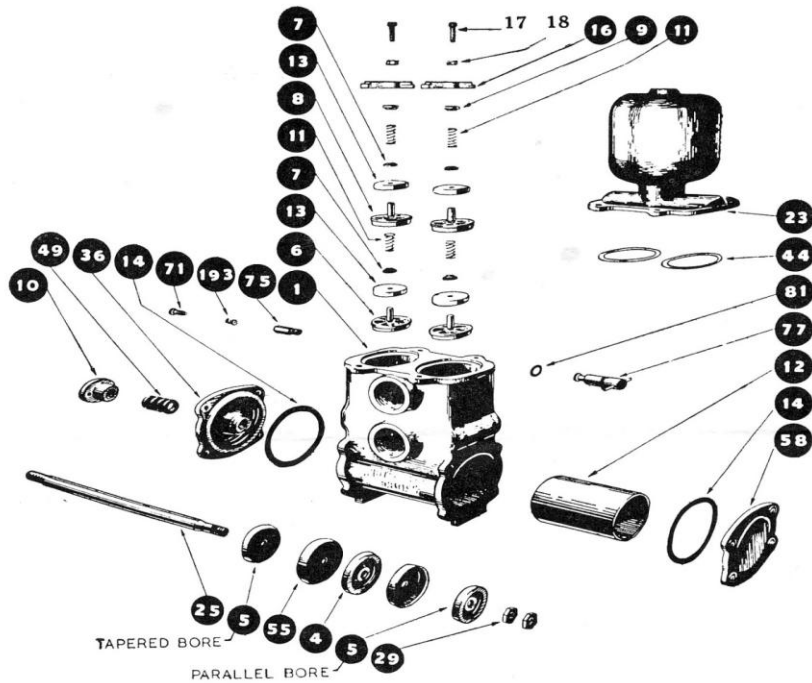

PISTON PUMPS

pistonpumps.com.au

Email: info@pistonpumps.com.au

TECHNICAL SPECIFICATIONS - Southern Cross high head pumps

SOUTHERN CROSS GEARED SELF-OILING POWER PUMPS

Page Seven.

Marks KH-E, KH-F, KH-G, KH-H and KH-J Power Pump Parts

Marks AN-I, AN-K and AN-L Power Pump Parts